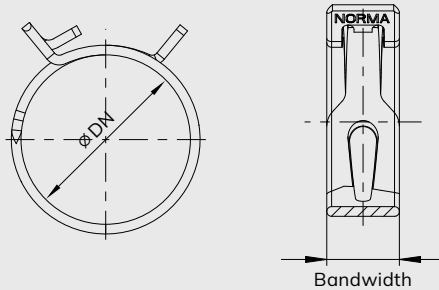

NORMACLAMP® FBS

Applications

For hose spigot systems in coolant, heating, fuel vent, air intake & charged air systems with cycling temperature loads from -40°C up to 200°C.

Materials

Made from cold rolled narrow steel strip acc. to DIN EN 10132-4. The dynamic clamp adapts automatically when the hose diameter varies due to temperature changes.

Band material	C75S
Base coat	Zinc / aluminium coating
Top coat	Organic coating
Corrosion resistance in salt spray testing	720 h and up

Part number	Description	Clamping range $\varnothing$ DN in mm	Bandwidth (mm)	Quantity in pcs.
0112 7024 001	NORMA® FBS C75S Assortment (75 pcs)	–	12	1
The assortment contains:				
0112 7024 014	FBS 14/12 SW	14	12	10
0112 7024 016	FBS 16/12 SW	16	12	10
0112 7024 017	FBS 17/12 SW	17	12	10
0112 7024 019	FBS 19/12 SW	19	12	10
0112 7024 023	FBS 23/12 SW	23	12	10
0112 7024 027	FBS 27/12 SW	27	12	5
0112 7024 029	FBS 29/12 SW	29	12	5
0112 7024 032	FBS 32/12 SW	32	12	5
0112 7024 040	FBS 40/12 SW	40	12	5
0112 7024 044	FBS 44/12 SW	44	12	5

Recommended accessory: Plier 0115 0000 924 (Not included in assortment – order separately)

Technical benefits

- ✓ Stopper pre-defines opening diameter and prevents overexpansion
- ✓ Overlapping area prevents hose material from squeezing
- ✓ Cutouts support uniform clamping force distribution
- ✓ Rounded band edges prevent hose from being damaged