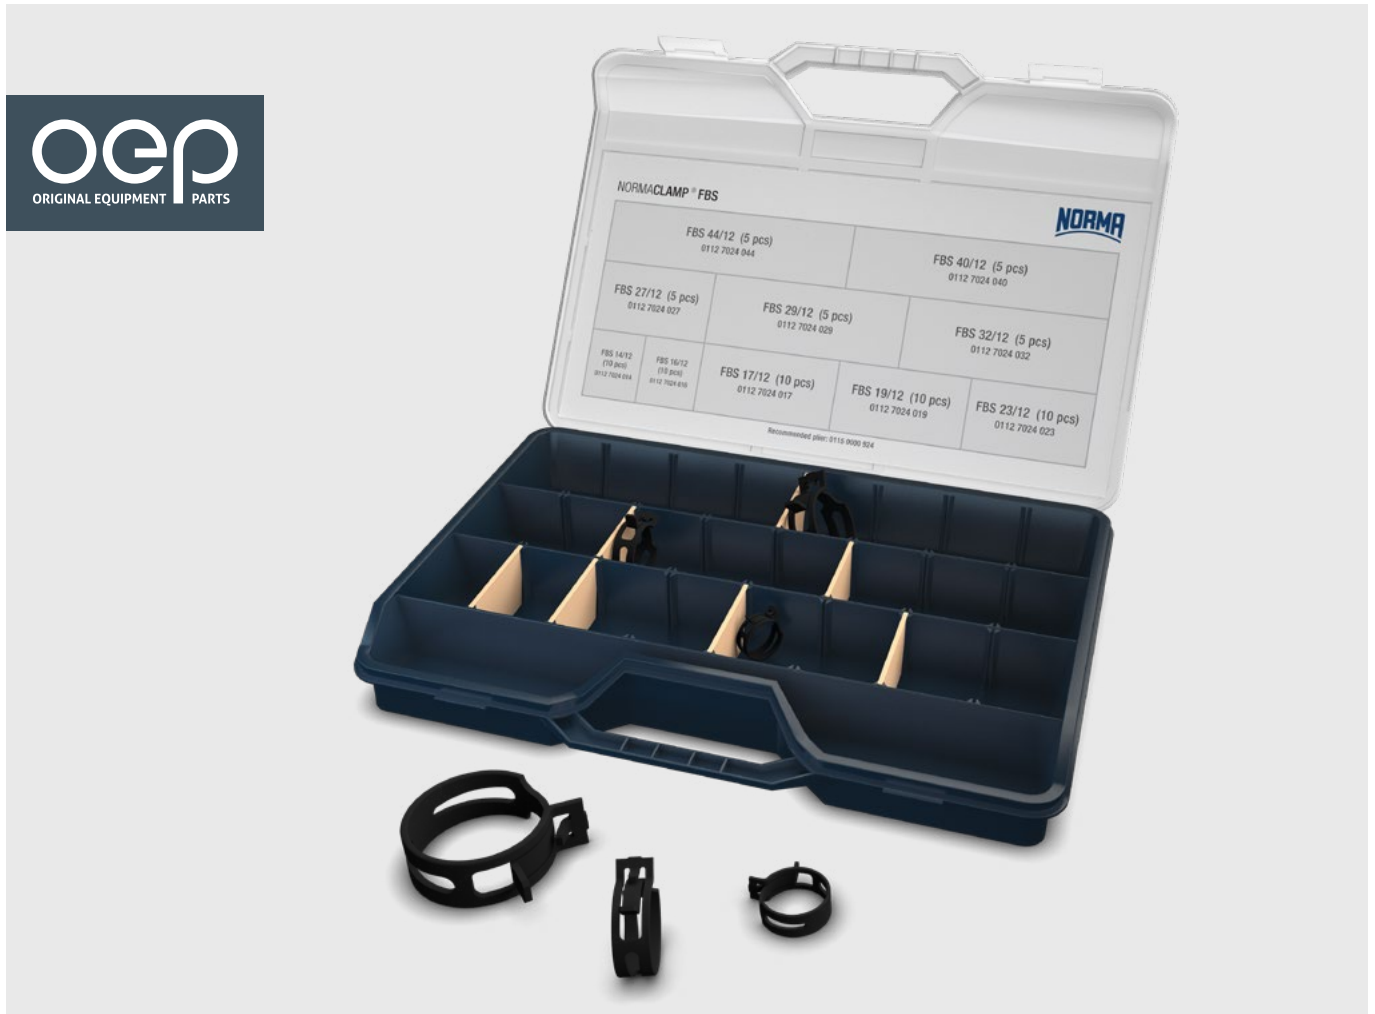

NORMA® FBS C75S Assortment (75 pcs)

Ready to go with the most popular sizes of FBS in one handy box

- ✓ The right size hose clamp at hand for the majority of car models
- ✓ Quick to identify sizes and part numbers for easy re-ordering
- ✓ Clamps are organised in separate, size appropriate compartments with labels on the lid
- ✓ FBS spring band hose clamps ensure maximum sealability due to their dynamic clamping effect, even during temperature fluctuations

Air Intake & Induction	Exhaust Systems
Cooling Systems	Fuel & Oil Systems
Turbocharger Installations	Fixing & Retaining

NORMACLAMP® FBS

Applications

For hose spigot systems in coolant, heating, fuel vent, air intake & charged air systems with cycling temperature loads from -40°C up to 200°C.

Materials

Made from cold rolled narrow steel strip acc. to DIN EN 10132-4. The dynamic clamp adapts automatically when the hose diameter varies due to temperature changes.

Band material	C75S
Base coat	Zinc / aluminium coating
Top coat	Organic coating
Corrosion resistance in salt spray testing	720 h and up

Recommended accessory: Plier 0115 0000 924 (Not included in assortment – order separately)

Technical benefits

- ✓ Stopper pre-defines opening diameter and prevents overexpansion
- ✓ Overlapping area prevents hose material from squeezing
- ✓ Cutouts support uniform clamping force distribution
- ✓ Rounded band edges prevent hose from being damaged