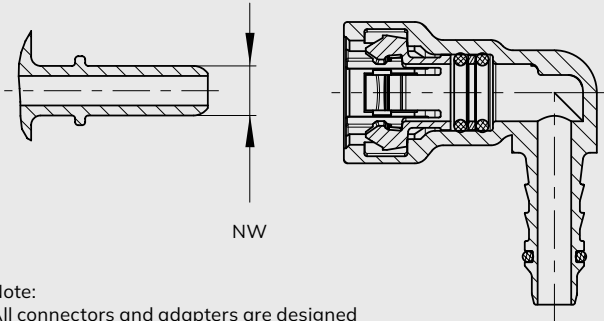

NORMA® Fuel Line Repair Kit

One stop solution to repair defective fuel lines in under five minutes

- ✓ Economical solution to repair defective spots instead of replacing complete fuel lines
- ✓ Access to OEM quality materials
- ✓ Easy identification of the components within the kit with the help of product descriptions
- ✓ Option to refill individual parts within the kit

Air Intake & Induction	Exhaust Systems
Cooling Systems	Fuel & Oil Systems
Turbocharger Installations	Fixing & Retaining

NORMAQUICK® S

Note:
All connectors and adapters are designed according to SAE J2044 Revised AUG 2009

Materials

NORMAQUICK® S

Housing	PA12-GF50
Retainer	PA12-GF30
Adapter piece	PA12-GF30
O-rings	Inside housing: FPM & FVMQ, on fir tree: FPM

ABA Mini

W4

Rubber hose

NBR/PET/CR

Sleeve